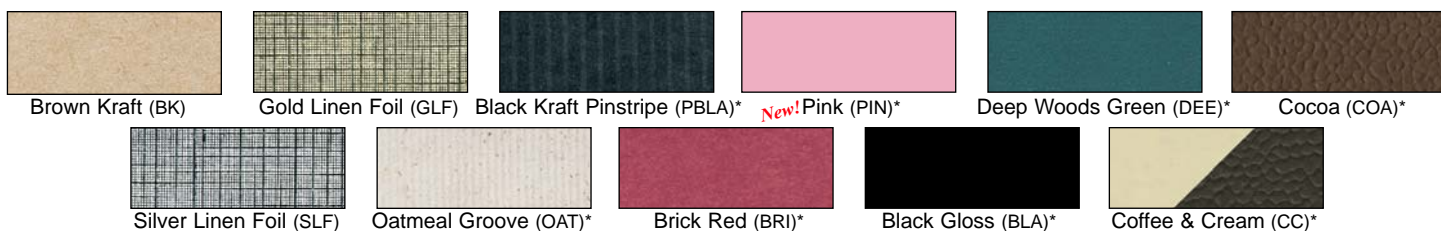

Jewelry Boxes

1 Unit = 1 Carton

Product Code	Size	Ctn. Pack	Wt./Ctn.
White Swirl (WS), White Krome (WK) & Brown (BK) Jewelry Boxes			
BX-21	2-1/2" x 1-1/2" x 7/8"	100	3
BX-32	3-1/16" x 2-1/8" x 1"	100	4
BX-33	3-1/2" x 3-1/2" x 1"	100	7
BX-33D	3-1/2" x 3-1/2" x 1-1/2"	100	8
BX-34	3-1/2" x 3-1/2" x 2"	100	8
BX-53	5-1/4" x 3-3/4" x 7/8"	100	9
BX-65	6" x 5" x 1"	50	8
BX-75	7" x 5-1/2" x 1"	50	8
BX-82A	8" x 2" x 7/8"	100	8
BX-85	8" x 5-1/2" x 1-1/4"	50	10
Gold Linen Foil (GLF) & Silver Linen Foil (SLF) Jewelry Boxes			
BX-JC21	2-1/2" x 1-1/2" x 7/8"	100	4
BX-JC32	3-1/16" x 2-1/8" x 1"	100	4
BX-JC33	3-1/2" x 3-1/2" x 1"	100	6
BX-JC34	3-1/2" x 3-1/2" x 2"	100	6
BX-JC53	5-1/4" x 3-3/4" x 7/8"	100	9
BX-JC65	6" x 5" x 1"	50	8
BX-JC82A	8" x 2" x 7/8"	100	8
BX-JC85	8" x 5-1/2" x 1-1/4"	50	10
Colored Jewelry Boxes: Available in 8 colors *			
BX-JC21	2-1/2" x 1-1/2" x 7/8"	100	4
BX-JC32	3-1/16" x 2-1/8" x 1"	100	4
BX-JC33	3-1/2" x 3-1/2" x 1"	100	6
BX-JC34	3-1/2" x 3-1/2" x 2"	100	6
BX-JC53	5-1/4" x 3-3/4" x 7/8"	100	9
BX-JC65	6" x 5" x 1"	50	8
BX-JC82A	8" x 2" x 7/8"	100	8
BX-JC85	8" x 5-1/2" x 1-1/4"	50	10
Extra Cotton			
BX-C21	Fits #21	100	2
BX-C32	Fits #32	100	2
BX-C33	Fits #33	100	2
BX-C53	Fits #53	100	2
BX-C82A	Fits #82A	100	2
Jewelry Box Assortment			
BX-JWASS	White Swirl	78	5

Assortment Includes: 12 - #21's (2-1/2" x 1-1/2" x 7/8") 18 - #32's (3-1/16" x 2-1/8" x 1") 18 - #33's (3-1/2" x 3-1/2" x 1")
 12 - #53's (5-1/4" x 3-3/4" x 7/8") 6 - #75's (7" x 5-1/2" x 1") 12 - #82A's (8" x 2" x 7/8")

Please note that Shaded  Items are not available in Brick Red, Pink, Cocoa, or Coffee & Cream.
 Jewelry boxes come with one layer of poly cotton. Extra cotton above is meant for double cotton uses.

Kraft Gift Boxes