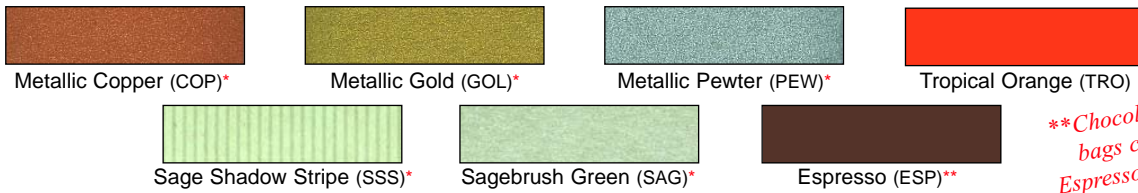

Shopping Bags & Coordinated Merchandise Bags

Tints on Pinstripe Natural

Tints on Natural Kraft

***Chocolate tinted Merch bags coordinate with Espresso shoppers but are not exact match.*

Tints on White MF

Product Code	Size	Ctn. Pack	Basis Wt.	Wt./Ctn.
Tinted Shopping Bags Available in all 21 colors above				
DW-PR__	Prime (5-1/4" x 3-1/2" x 8-1/4")	100	60	6
DW-PE__	Petite (8" x 4-3/4" x 10-1/2")	100	60	10
DW-FA__	Fashion (16" x 6" x 12")	100	70	17
DW-SA__	Saville (16" x 6" x 19")	100	70	22
Tinted Merchandise Bags * Available in 10 colors above - Matches shoppers				
DW-C811_*	8-1/2" x 11"	500	35	12
DW-C1215_*	12" x 15"	500	35	20
New! Tinted Coordinated Merchandise Bags ** (Chocolate coordinates with Espresso shopper)				
WC-69CHO	6-1/4" x 9-1/4"	1000	30	11
WC-811CHO	8-1/2" x 11"	1000	30	16
WC-1215CHO	12" x 15"	1000	30	29

Oatmeal

Oatmeal (OAT)

Product Code	Size	Ctn. Pack	Basis Wt.	Wt./Ctn.
Oatmeal Shopping Bags				
DW-PROAT	Prime (5-1/4" x 3-1/2" x 8-1/4")	100	65	7
DW-PEOAT	Petite (8" x 4-3/4" x 10-1/2")	100	65	10
DW-FAOAT	Fashion (16" x 6" x 12")	100	65	17
DW-SAOAT	Saville (16" x 6" x 19")	100	65	22
Oatmeal Merchandise Bags				
DW-C811OAT	8-1/2" x 11"	1000	35	12
DW-C1215OAT	12" x 15"	1000	35	20
DW-C14320OAT	14" x 3" x 20"	250	35	18