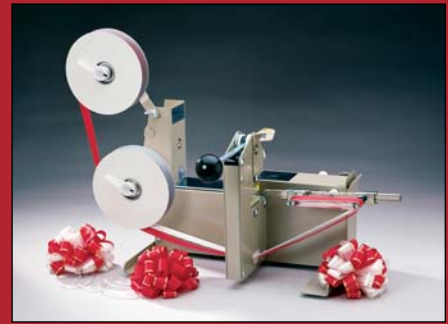

Accessories & Parts for Bow Machines

Ribbon Adapters

Core adaptors are needed when using Silky Satin ribbon on the S-13 Pom Bow Machine.

Adapters fit over existing ribbon cores as shown.

S-13 Pom Bow Machine