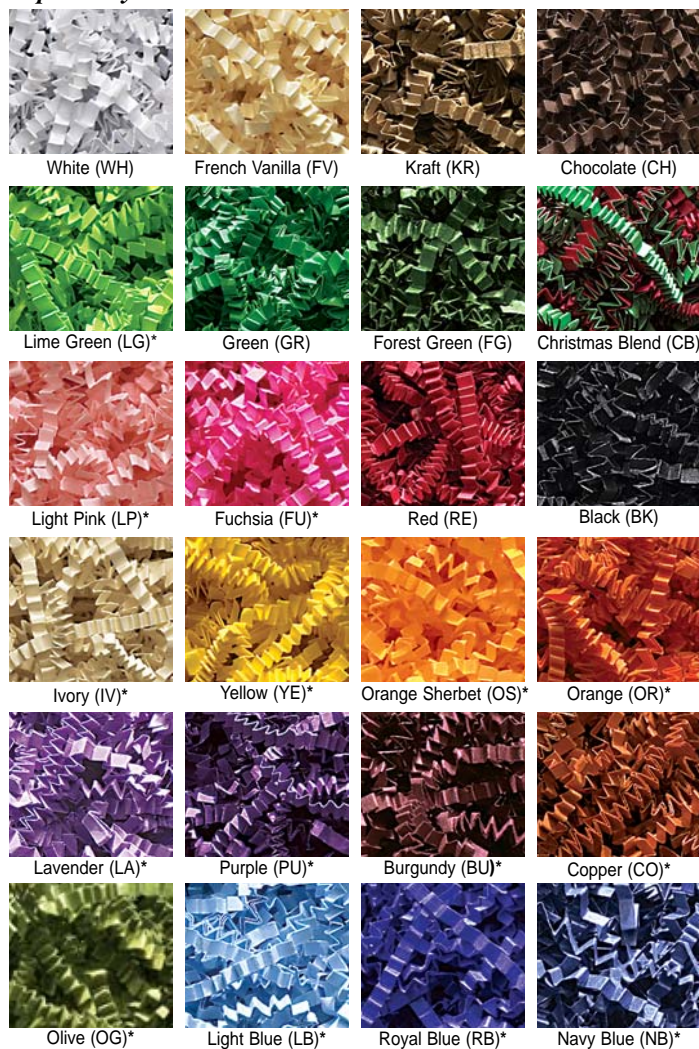

# Shreds & Sheets

## Paper Only - Crinkle Cut™

## Paper Only - Parchment/VeryFine Cut™

\*Denotes colors that will be drop shipped separately. Same day shipping not available.