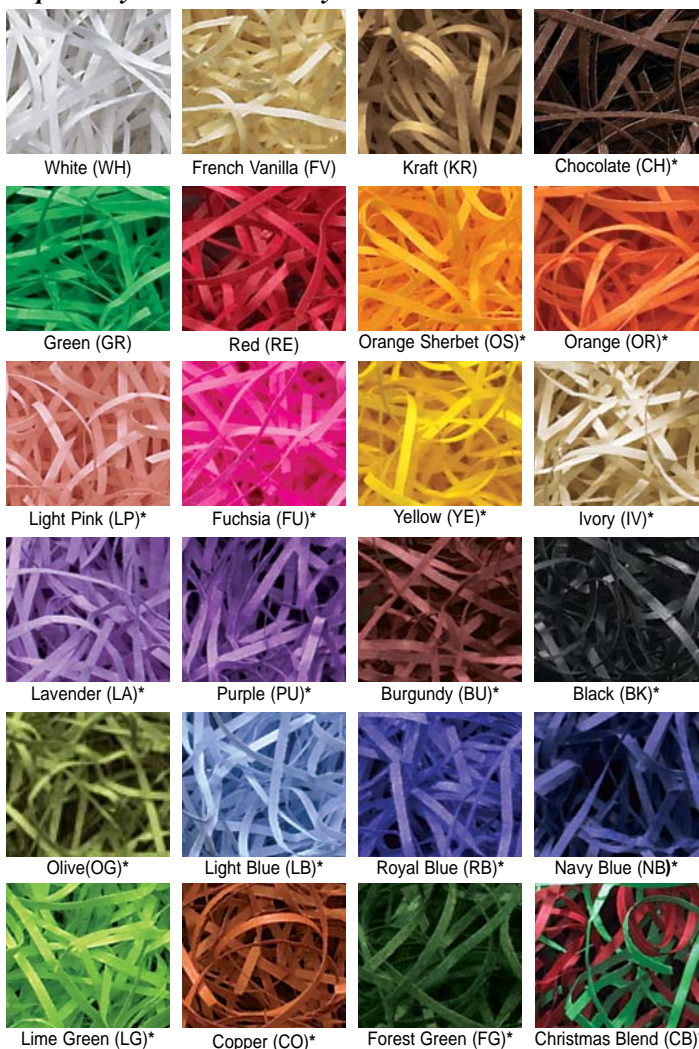

## Paper Only - Crinkle Cut™

## Paper Only - Parchment/VeryFine Cut™

## Polypropylene Shred and Sheets

1 Unit = 1 Carton

Product Code	Description	Carton	Wt/Ctn
<b>Crinkle Shred ( 40 Lb cartons ship at 70 Lb dimension weight via UPS)</b>			
SP-10__	Colors & Christmas Blend	10 Lb.	12
SP-40__	Colors & Christmas Blend	40 Lb.	98-D
SP-10WH	White	10 Lb.	12
SP-40WH	White	40 Lb.	98-D
SP-10KR	Kraft	10 Lb.	12
SP-40KR	Kraft	40 Lb.	98-D
<b>Parchment Shred</b>			
SP-PAR__	Solid Colors, White & Christmas Blend	10 Lb.	12
SP-PARKR	Kraft	10 Lb.	12
<b>Polypropylene Shred &amp; Sheets</b>			
<b>Shreds 5lb. (1/8" Cut)</b>			
SP-POLCLE	Clear	5 Lb.	6
SP-MYLSIL	Silver	5 Lb.	7
SP-MYL__	Solid Colors	5 Lb.	7
SP-MYLI20	20% Iridescent/ 80% Clear	5 Lb.	6
<b>Sheets</b>			
SP-M18SIL	Silver	18" x 30"	3
SP-M18__	Solid Colors	18" x 30"	3
SP-18IRI	Iridescent	18" x 30"	3
<b>Rolls</b>			
PO-30IRI	Iridescent	30" x 100'	2

\*Denotes colors that will be drop shipped separately. Same day shipping not available.