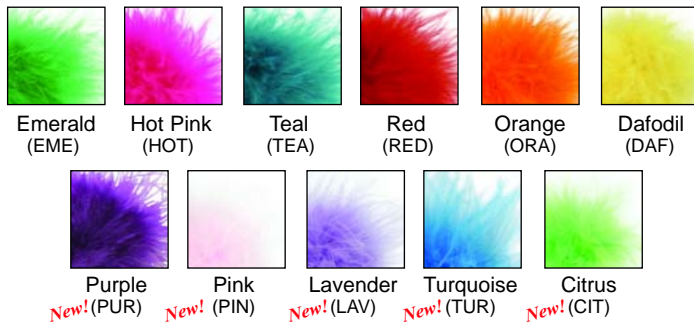

Feather Boas, Stretch Loops & Cords

Feather Boas

Also available in White (WHI)

Flair Loop Bows

Metallic Gold (GOL)
Metallic Silver (SIL)

Elasti-Loops

Metallic Gold (GOL)
Metallic Silver (SIL)

New! Satin Stretch Loops

Antique White (WHI)
Black (BLA)
Red (RED)
Kiwi (KIW)
Gold (GOL)
Brown (BRO)
Pink (PIN)

Stretch Loops

Metallic Gold (GOL)
Metallic Silver (SIL)
Black (BLA) *
Burgundy (BUR)*
Metallic Copper (COP)*
Emerald Green (EME)*
Hunter Green (HUN)*
Kraft (KRA)*
Navy (NAV)*
Red (RED)*