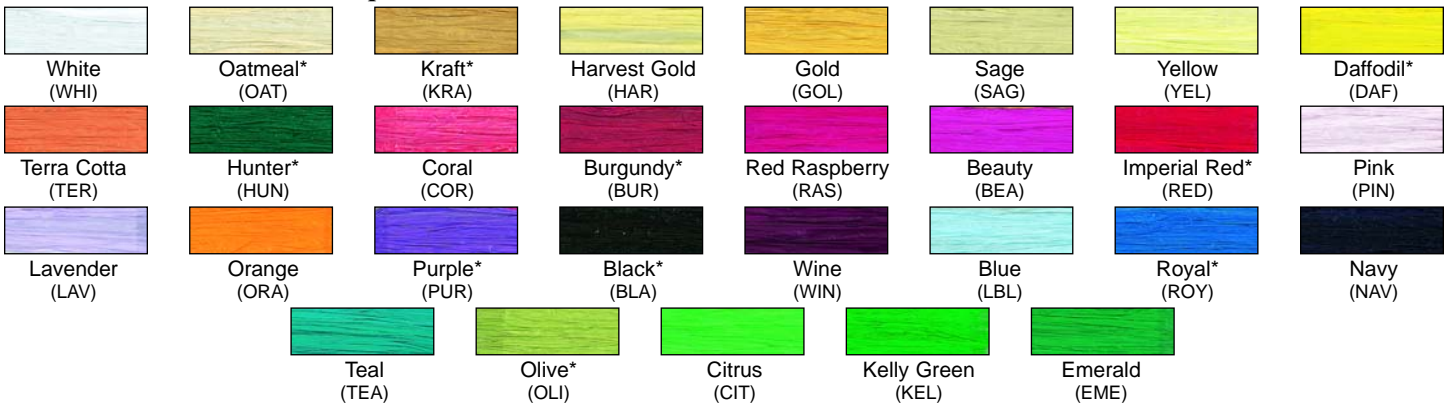

Wraphia

Pearlized Colors - available in Wraphia I only

Matte Colors available in Wraphia I and II

Matte Colors only available in Wraphia I

Wide Paper Wraphia II

1 Unit = 1 Roll

Product Code	Color	Size
Wraphia I - Premium Rayon		
BE-RAF___	Matte Colors	100 yd.
BE-PRAF___	Pearlized Colors	100 yd.
BE-RAF500___	Matte Colors*	500 yd.
BE-PRAF500___	Pearlized Colors*	500 yd.
Wraphia II - Standard Paper Finish		
BE-RAF2___	Matte Colors	100 yd.
Wraphia II Wide Paper Wraphia - 7/8" width		
BE-RAW2___	5 Matte Colors	100 yd.

* Denotes colors available in 500 yard rolls. One continuous strand on a compact, easy to use core.