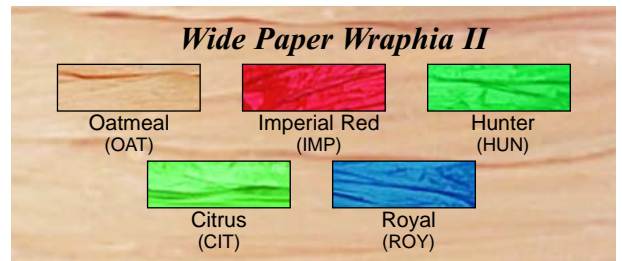

Wraphia

Pearlized Colors - available in Wraphia I only

Matte Colors available in Wraphia I and II

Matte Colors only available in Wraphia I

Wide Paper Wraphia II

1 Unit = 1 Roll

Product Code	Color	Size
Wraphia I - Premium Rayon		
BE-RAF___	Matte Colors	100 yd.
BE-PRAF___	Pearlized Colors	100 yd.
BE-RAF500___	Matte Colors*	500 yd.
BE-PRAF500___	Pearlized Colors*	500 yd.
Wraphia II - Standard Paper Finish		
BE-RAF2___	Matte Colors	100 yd.
Wraphia II Wide Paper Wraphia - 7/8" width		
BE-RAW2___	5 Matte Colors	100 yd.

* Denotes colors available in 500 yard rolls. One continuous strand on a compact, easy to use core.