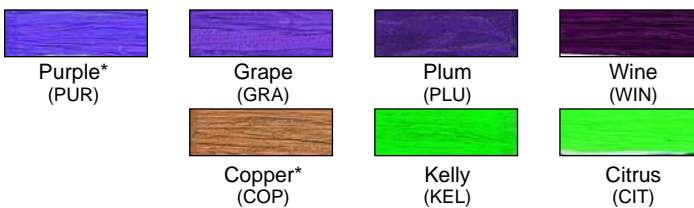

Wraphia

Pearlized Colors - available in Wraphia I only

Matte Colors available in Wraphia I and II

Matte Colors only available in Wraphia I

Wide Paper Wraphia II

1 Unit = 1 Roll

Product Code	Color	Size
Wraphia I - Premium Rayon		
BE-RAF___	Matte Colors	100 yd.
BE-PRAF___	Pearlized Colors	100 yd.
BE-RAF500___	Matte Colors*	500 yd.
BE-PRAF500___	Pearlized Colors*	500 yd.
Wraphia II - Standard Paper Finish		
BE-RAF2___	Matte Colors	100 yd.
Wraphia II Wide Paper Wraphia - 7/8" width		
BE-RAW2___	5 Matte Colors	100 yd.

* Denotes colors available in 500 yard rolls. One continuous strand on a compact, easy to use core.