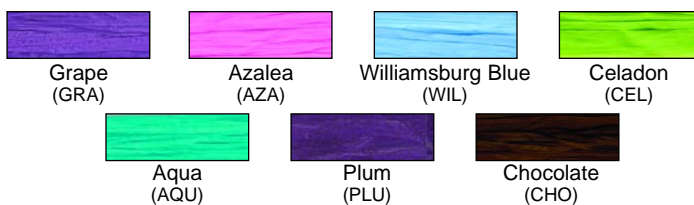

Wraphia

Pearlized Colors - available in Wraphia I only

Matte Colors available in Wraphia I and II

Matte Colors only available in Wraphia I

Wide Paper Wraphia II

1 Unit = 1 Roll

Product Code	Color	Size
Wraphia I - Premium Rayon		
BE-RAF___	Matte Colors	100 yd.
BE-PRAF___	Pearlized Colors	100 yd.
BE-RAF500___	Matte Colors*	500 yd.
BE-PRAF500___	Pearlized Colors*	500 yd.
Wraphia II - Standard Paper Finish		
BE-RAF2___	Matte Colors	100 yd.
Wraphia II Wide Paper Wraphia - 7/8" width		
BE-RAW2___	5 Matte Colors	100 yd.

* Denotes colors available in 500 yard rolls. One continuous strand on a compact, easy to use core.