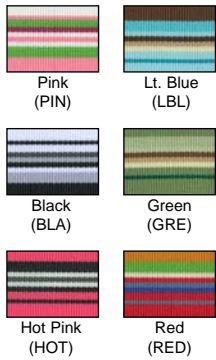

# Specialty Ribbons

**Westbrock**

**Grosgrain**

**Dippy Dots**

**Jewels**

**Galena**

**Wired Encore**

**Cami**

**Simply Sheer**

\* Notes colors available in 1/4". Colors are close color matches to wider widths, but not exact.