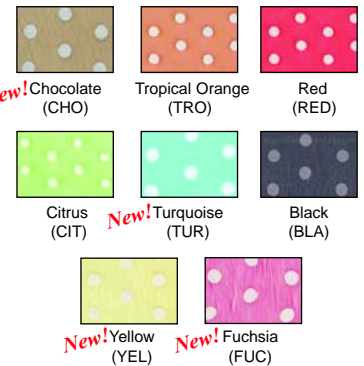

# Specialty Ribbons

**Westbrock**

**Grosgrain**

**Dippy Dots**

**Jewels**

**Galena**

**Wired Encore**

**Cami**

**Simply Sheer**

\* Notes colors available in 1/4". Colors are close color matches to wider widths, but not exact.