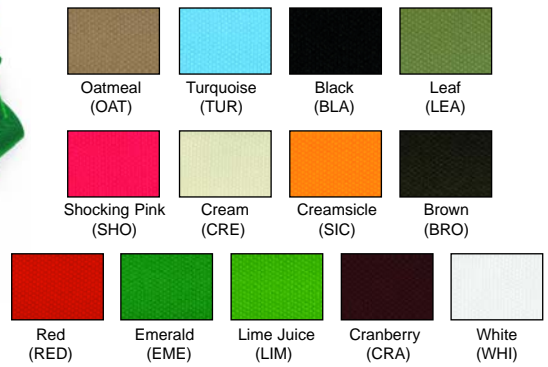

# Specialty Ribbons

**Westbrock**

**Grosgrain**

**Dippy Dots**

**Jewels**

**Galena**

**Wired Encore**

**Cami**

**Simply Sheer**

\* Notes colors available in 1/4". Colors are close color matches to wider widths, but not exact.