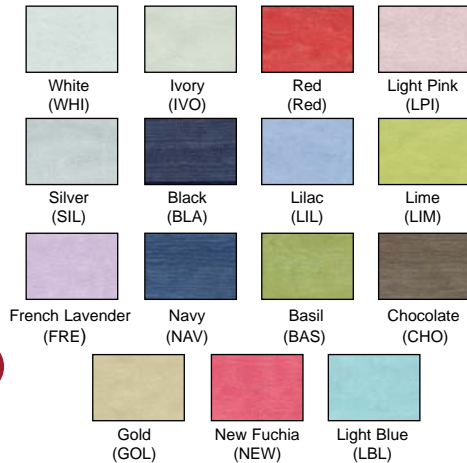

# Specialty Ribbons

**Westbrock**

**Grosgrain**

**Dippy Dots**

**Jewels**

**Galena**

**Wired Encore**

**Cami**

**Simply Sheer**

\* Notes colors available in 1/4". Colors are close color matches to wider widths, but not exact.