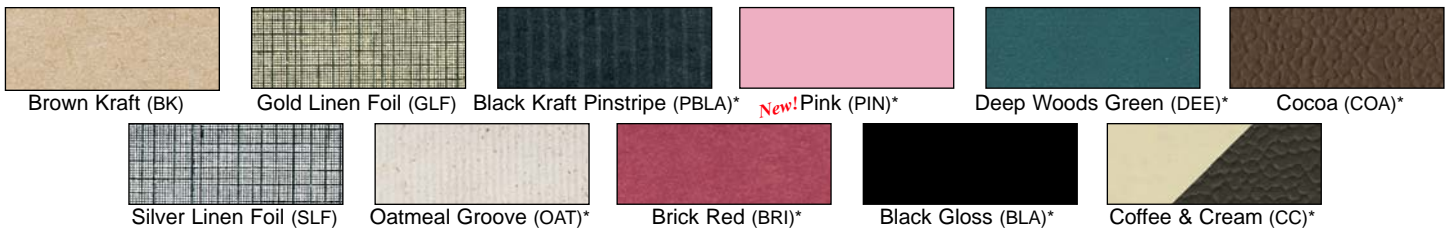

# Jewelry Boxes

1 Unit = 1 Carton

Product Code	Size	Ctn. Pack	Wt./Ctn.
<b>White Swirl (WS), White Krome (WK) &amp; Brown (BK) Jewelry Boxes</b>			
BX-21	2-1/2" x 1-1/2" x 7/8"	100	3
BX-32	3-1/16" x 2-1/8" x 1"	100	4
BX-33	3-1/2" x 3-1/2" x 1"	100	7
BX-33D	3-1/2" x 3-1/2" x 1-1/2"	100	8
BX-34	3-1/2" x 3-1/2" x 2"	100	8
BX-53	5-1/4" x 3-3/4" x 7/8"	100	9
BX-65	6" x 5" x 1"	50	8
BX-75	7" x 5-1/2" x 1"	50	8
BX-82A	8" x 2" x 7/8"	100	8
BX-85	8" x 5-1/2" x 1-1/4"	50	10
<b>Gold Linen Foil (GLF) &amp; Silver Linen Foil (SLF) Jewelry Boxes</b>			
BX-JC21	2-1/2" x 1-1/2" x 7/8"	100	4
BX-JC32	3-1/16" x 2-1/8" x 1"	100	4
BX-JC33	3-1/2" x 3-1/2" x 1"	100	6
BX-JC34	3-1/2" x 3-1/2" x 2"	100	6
BX-JC53	5-1/4" x 3-3/4" x 7/8"	100	9
BX-JC65	6" x 5" x 1"	50	8
BX-JC82A	8" x 2" x 7/8"	100	8
BX-JC85	8" x 5-1/2" x 1-1/4"	50	10
<b>Colored Jewelry Boxes: Available in 8 colors *</b>			
BX-JC21	2-1/2" x 1-1/2" x 7/8"	100	4
BX-JC32	3-1/16" x 2-1/8" x 1"	100	4
BX-JC33	3-1/2" x 3-1/2" x 1"	100	6
BX-JC34	3-1/2" x 3-1/2" x 2"	100	6
BX-JC53	5-1/4" x 3-3/4" x 7/8"	100	9
BX-JC65	6" x 5" x 1"	50	8
BX-JC82A	8" x 2" x 7/8"	100	8
BX-JC85	8" x 5-1/2" x 1-1/4"	50	10
<b>Extra Cotton</b>			
BX-C21	Fits #21	100	2
BX-C32	Fits #32	100	2
BX-C33	Fits #33	100	2
BX-C53	Fits #53	100	2
BX-C82A	Fits #82A	100	2
<b>Jewelry Box Assortment</b>			
BX-JWASS	White Swirl	78	5

**Assortment Includes:** 12 - #21's (2-1/2" x 1-1/2" x 7/8") 18 - #32's (3-1/16" x 2-1/8" x 1") 18 - #33's (3-1/2" x 3-1/2" x 1")  
 12 - #53's (5-1/4" x 3-3/4" x 7/8") 6 - #75's (7" x 5-1/2" x 1") 12 - #82A's (8" x 2" x 7/8")

Please note that Shaded  Items are not available in Brick Red, Pink, Cocoa, or Coffee & Cream.  
 Jewelry boxes come with one layer of poly cotton. Extra cotton above is meant for double cotton uses.